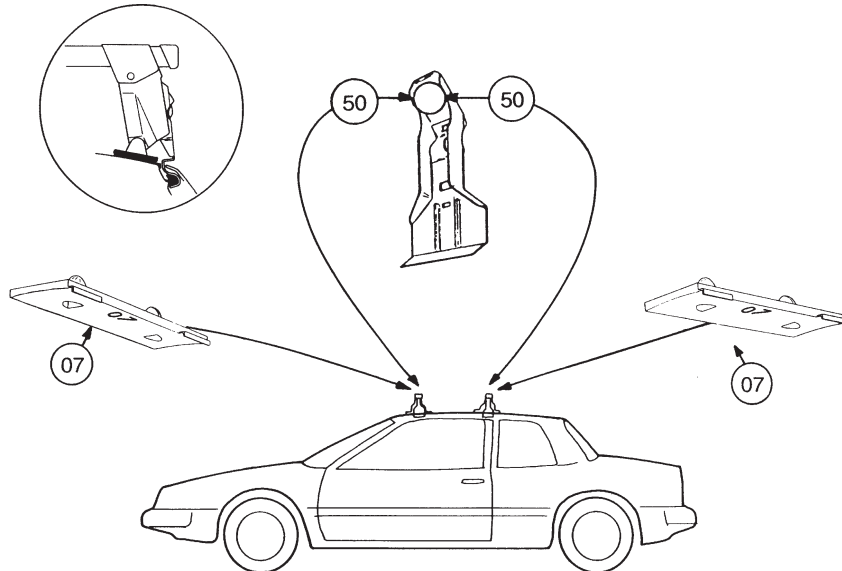

Thule System Kit 055

CADILLAC Seville, 86-

909•4DF/501-0055

Thule System Kit 055

**BUICK Riviera, 86-
OLDSMOBILE Tornado, 86-
CADILLAC Eldorado coupé, 86-**

GB ATTENTION!

We recommend use of the THULE short roof line adaptor (SRA) part no. 1061-000-2. Designed exclusively for the THULE 1061 system to maximise carrying capacity and versatility by spreading the bars equally so that loads such as sailboards, bicycles and small craft can be secured easily. Ask your THULE dealer for more details.