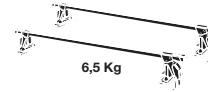

Thule System Kit 055

CADILLAC Seville, 86-

909•4DF/501-0055

Thule System Kit 055

**BUICK Riviera, 86-
OLDSMOBILE Tornado, 86-
CADILLAC Eldorado coupé, 86-**

GB ATTENTION!

We recommend use of the THULE short roof line adaptor (SRA) part no. 1061-000-2. Designed exclusively for the THULE 1061 system to maximise carrying capacity and versatility by spreading the bars equally so that loads such as sailboards, bicycles and small craft can be secured easily. Ask your THULE dealer for more details.