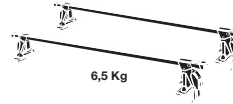

Thule System Kit 055

CADILLAC Seville, 86-

909•4DF/501-0055

Thule System Kit 055

**BUICK Riviera, 86-
OLDSMOBILE Tornado, 86-
CADILLAC Eldorado coupé, 86-**

GB ATTENTION!

We recommend use of the THULE short roof line adaptor (SRA) part no. 1061-000-2. Designed exclusively for the THULE 1061 system to maximise carrying capacity and versatility by spreading the bars equally so that loads such as sailboards, bicycles and small craft can be secured easily. Ask your THULE dealer for more details.