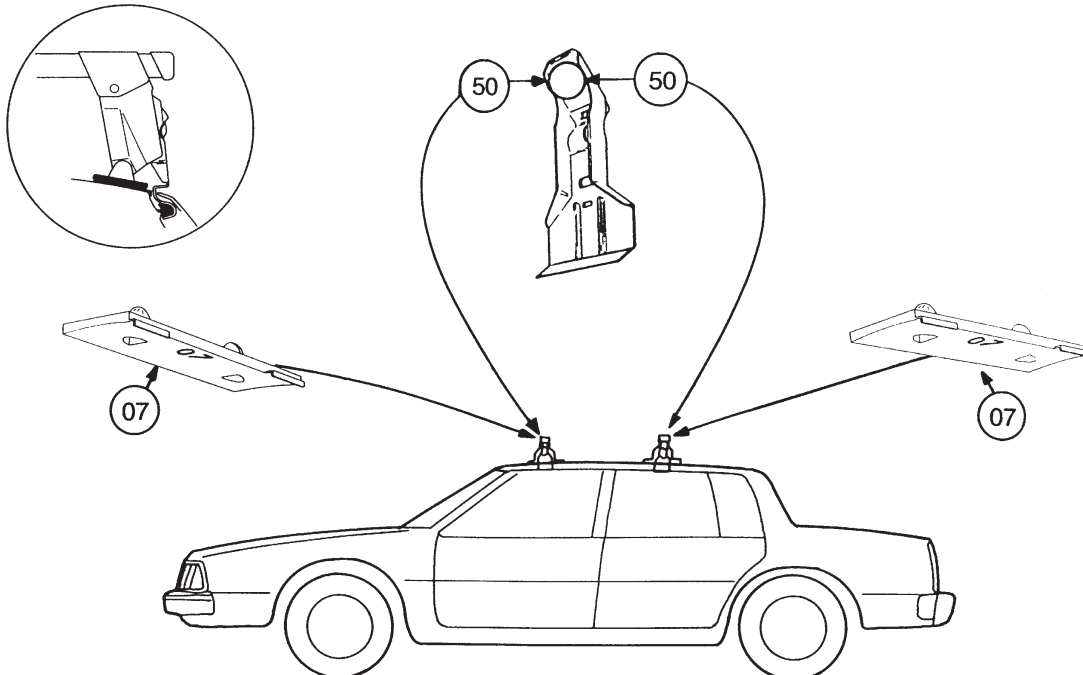

Thule System Kit 055

CADILLAC Seville, 86-

909•4DF/501-0055

Thule System Kit 055

**BUICK Riviera, 86-
OLDSMOBILE Tornado, 86-
CADILLAC Eldorado coupé, 86-**

GB ATTENTION!

We recommend use of the THULE short roof line adaptor (SRA) part no. 1061-000-2. Designed exclusively for the THULE 1061 system to maximise carrying capacity and versatility by spreading the bars equally so that loads such as sailboards, bicycles and small craft can be secured easily. Ask your THULE dealer for more details.