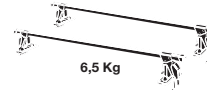

Thule System Kit 052

HONDA Accord, Vigor, 5-dr 86-

909•4DF/501-0052

Thule System Kit 052

HONDA Accord 3-dr, 86-

GB ATTENTION!

We recommend use of the THULE short roof line adaptor (SRA) part no. 1061-000-2 for two door vehicles with restricted roof area, such as sports coupes etc. Designed exclusively for the THULE 1061 system to maximise carrying capacity and versatility by spreading the bars equally so that loads such as sailboards, bicycles and small craft can be secured easily. Ask your THULE dealer for more details.