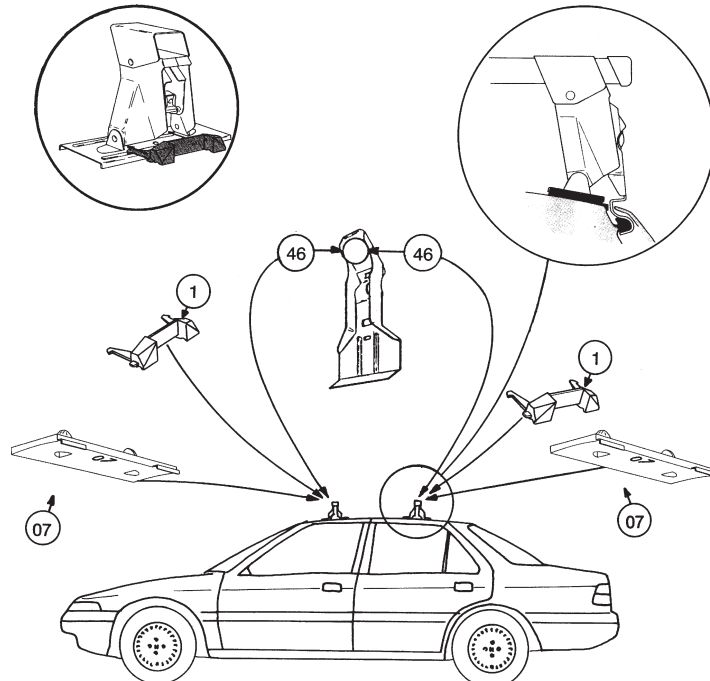

Thule System Kit 052

HONDA Accord, Vigor, 5-dr 86-

909•4DF/501-0052

Thule System Kit 052

HONDA Accord 3-dr, 86-

GB ATTENTION!

We recommend use of the THULE short roof line adaptor (SRA) part no. 1061-000-2 for two door vehicles with restricted roof area, such as sports coupes etc. Designed exclusively for the THULE 1061 system to maximise carrying capacity and versatility by spreading the bars equally so that loads such as sailboards, bicycles and small craft can be secured easily. Ask your THULE dealer for more details.