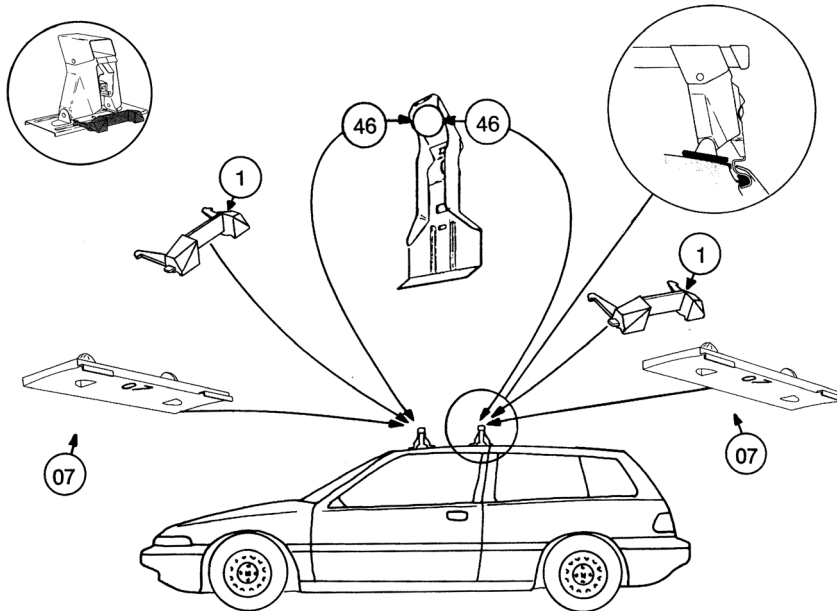

Thule System Kit 052

HONDA Accord, Vigor, 5-dr 86-

909•4DF/501-0052

Thule System Kit 052

HONDA Accord 3-dr, 86-

GB ATTENTION!

We recommend use of the THULE short roof line adaptor (SRA) part no. 1061-000-2 for two door vehicles with restricted roof area, such as sports coupes etc. Designed exclusively for the THULE 1061 system to maximise carrying capacity and versatility by spreading the bars equally so that loads such as sailboards, bicycles and small craft can be secured easily. Ask your THULE dealer for more details.