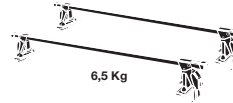

Thule System Kit 052

HONDA Accord, Vigor, 5-dr 86-

909•4DF/501-0052

Thule System Kit 052

HONDA Accord 3-dr, 86-

GB ATTENTION!

We recommend use of the THULE short roof line adaptor (SRA) part no. 1061-000-2 for two door vehicles with restricted roof area, such as sports coupes etc. Designed exclusively for the THULE 1061 system to maximise carrying capacity and versatility by spreading the bars equally so that loads such as sailboards, bicycles and small craft can be secured easily. Ask your THULE dealer for more details.