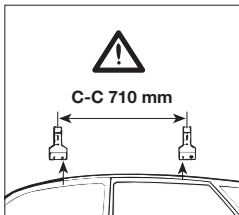

Front	Rear
887 mm / 34 ⁷ / ₈ inch	870 mm / 34 ¹ / ₄ inch