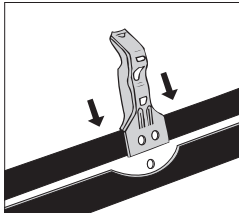

Thule System Kit 046

**FORD Scorpio 4-dr Sedan, 90–
5-dr Hatchback, 85–**

IMPORTANT!
When unmounting the loadcarrier please fasten the screw M8x25 in the screwholes of the car. It will prevent dirt and water to penetrate.

Front	Rear
887 mm / 34 ⁷ / ₈ inch	870 mm / 34 ¹ / ₄ inch