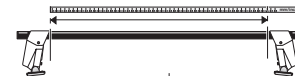

Thule System Kit 046

**FORD Scorpio 4-dr Sedan, 90–
5-dr Hatchback, 85–**

IMPORTANT!
When unmounting the loadcarrier please fasten the screw M8x25 in the screwholes of the car. It will prevent dirt and water to penetrate.

Front	Rear
887 mm / 34 ⁷ / ₈ inch	870 mm / 34 ¹ / ₄ inch