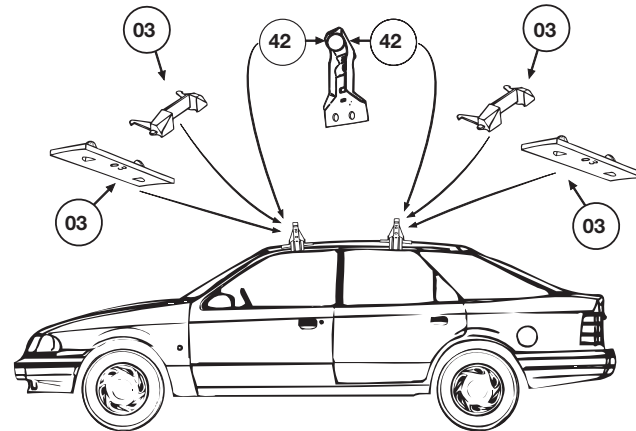

Thule System Kit 046

**FORD Scorpio 4-dr Sedan, 90–
5-dr Hatchback, 85–**

IMPORTANT!
When unmounting the loadcarrier please fasten the screw M8x25 in the screwholes of the car. It will prevent dirt and water to penetrate.

Front	Rear
887 mm / 34 ⁷ / ₈ inch	870 mm / 34 ¹ / ₄ inch