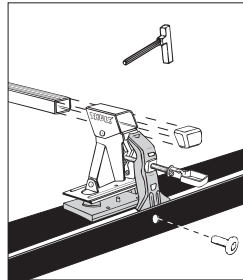

Thule System Kit 046

**FORD Scorpio 4-dr Sedan, 90–
5-dr Hatchback, 85–**

IMPORTANT!
When unmounting the loadcarrier please fasten the screw M8x25 in the screwholes of the car. It will prevent dirt and water to penetrate.

Front	Rear
887 mm / 34 ⁷ / ₈ inch	870 mm / 34 ¹ / ₄ inch