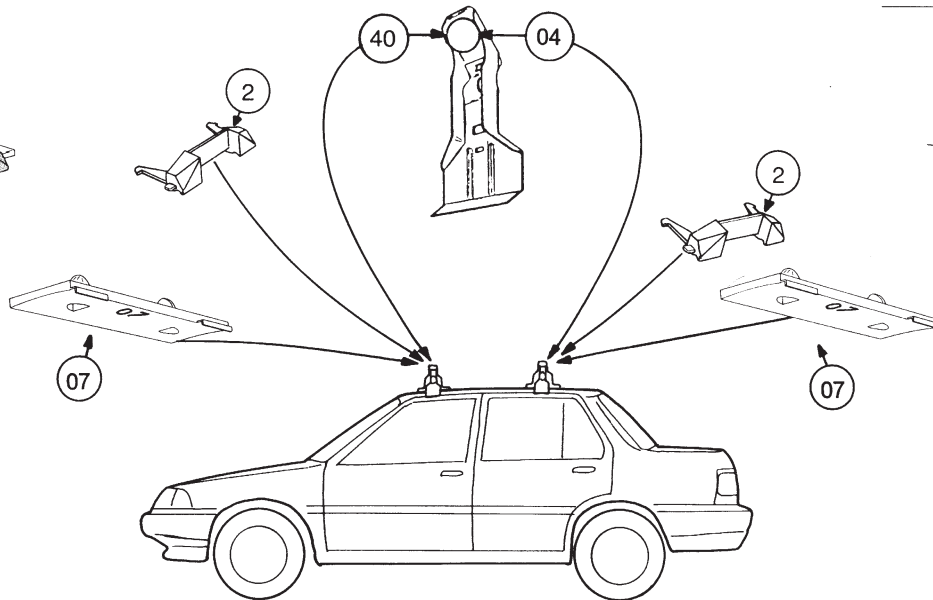

Thule System Kit 044

ROVER 213, 216, 4-dr

909•4EF/501-0044