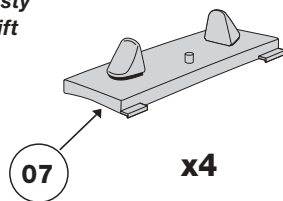

CHEVROLET Sprint
GEO Metro
PONTIAC Firefly
SUBARU Justy
SUZUKI Swift