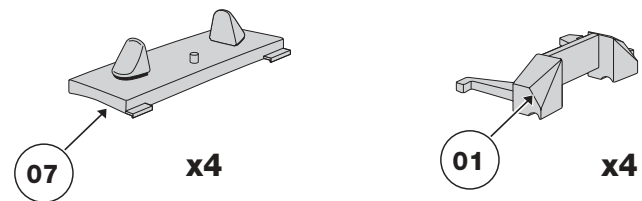

1

HONDA Prelude