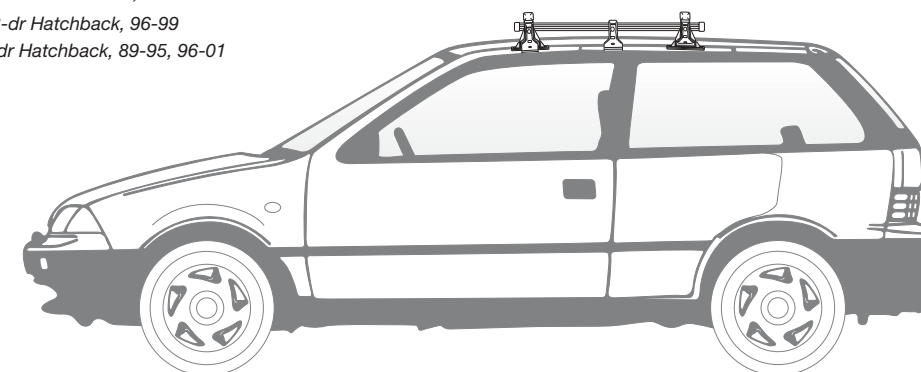

CHEVROLET Sprint, 3-dr Hatchback, 89-91
GEO Metro, 3-dr Hatchback, 89-96
PONTIAC Firefly, 3-dr Hatchback, 89-91
SUBARU Justy, 3-dr Hatchback, 96-99
SUZUKI Swift, 3-dr Hatchback, 89-95, 96-01