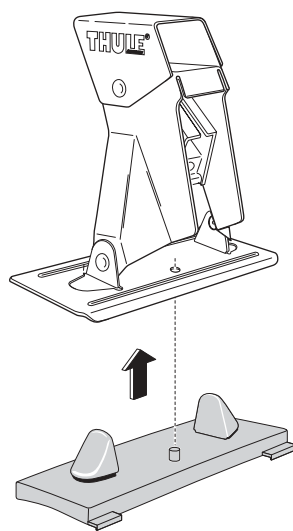

CHEVROLET Sprint
GEO Metro
PONTIAC Firefly
SUBARU Justy
SUZUKI Swift