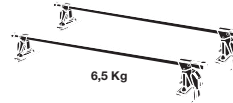

# Thule System Kit 042

VW Scirocco, 83-

## GB ATTENTION!

We recommend use of the THULE short roof line adaptor (SRA) part no. 1061-000-2. Designed exclusively for the THULE 1061 system to maximise carrying capacity and versatility by spreading the bars equally so that loads such as sailboards, bicycles and small craft can be secured easily. Ask your THULE dealer for more details.