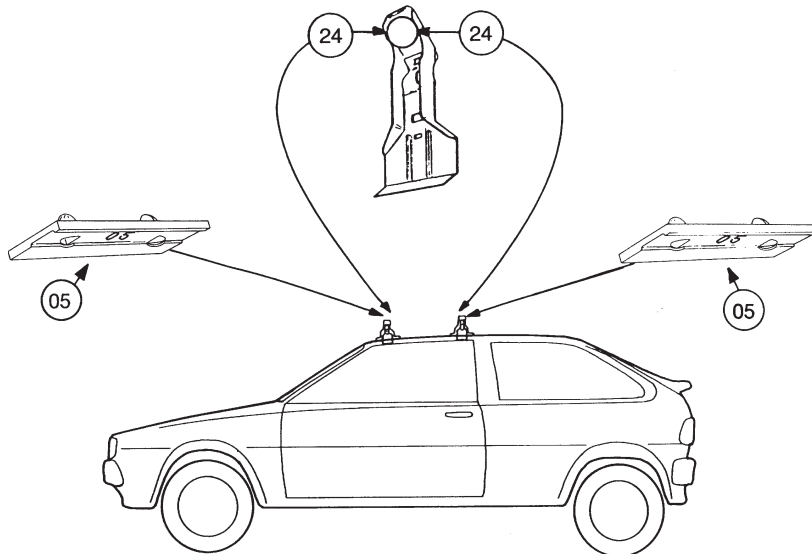

# Thule System Kit 042

VW Scirocco, 83-

## GB ATTENTION!

We recommend use of the THULE short roof line adaptor (SRA) part no. 1061-000-2. Designed exclusively for the THULE 1061 system to maximise carrying capacity and versatility by spreading the bars equally so that loads such as sailboards, bicycles and small craft can be secured easily. Ask your THULE dealer for more details.