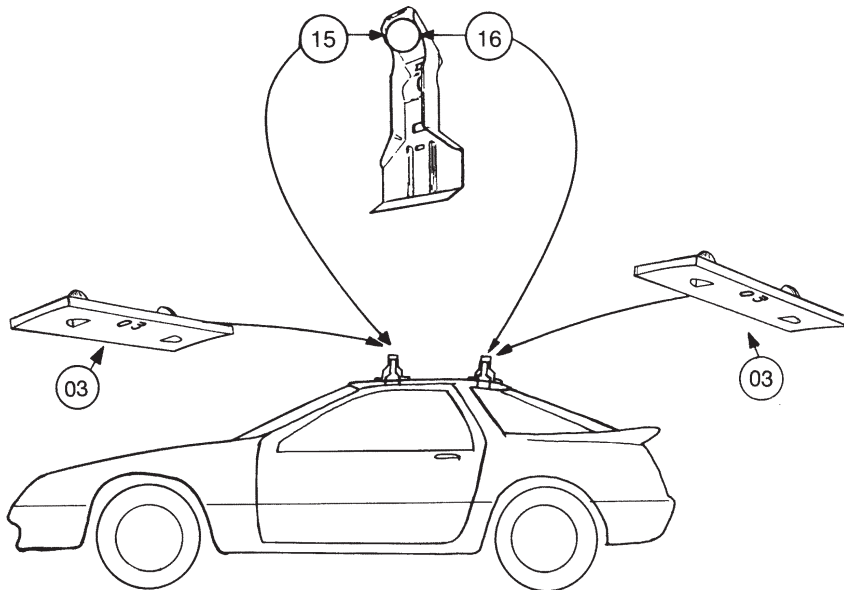

Thule System Kit 018

CHRYSLER GS Turbo 2
CHRYSLER Laser
DODGE Daytona

A 1015 mm/40 inch.
B 1010 mm/39 3/4 inch.