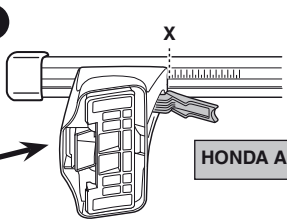

2

	X
HONDA Accord Tourer, 5-dr Estate, 03-07	33