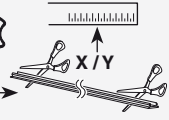

3

754

750

1

2

	X
HONDA Accord Tourer, 5-dr Estate, 03-07	33

1

2

	Y
HONDA Accord Tourer, 5-dr Estate, 03-07	28,5

480R

480

1

2

	X inch	X mm
HONDA Accord Tourer, 5-dr Estate, 03-07	38 ⁵/₈ "	981 mm

1

2

	Y inch	Y mm
HONDA Accord Tourer, 5-dr Estate, 03-07	36 ⁷/₈ "	936 mm