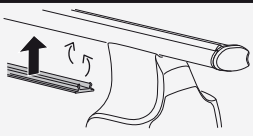

3

754

750

1

2

	X
HONDA Accord Tourer, 5-dr Estate, 03-07	33

1

2

	Y
HONDA Accord Tourer, 5-dr Estate, 03-07	28,5

480R

480

1

2

	X inch	X mm
HONDA Accord Tourer, 5-dr Estate, 03-07	38 ⁵/₈ "	981 mm

1

2

	Y inch	Y mm
HONDA Accord Tourer, 5-dr Estate, 03-07	36 ⁷/₈ "	936 mm