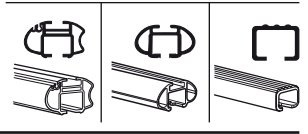

Kit 1324

HONDA Accord Tourer, 5-dr Estate, 03-07

480R
754