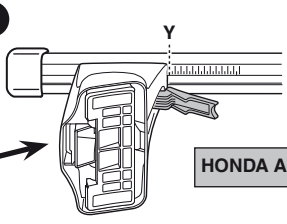

3

754

750

1

2

	X
HONDA Accord Tourer, 5-dr Estate, 03-07	33

1

2

	Y
HONDA Accord Tourer, 5-dr Estate, 03-07	28,5

480R

480

1

2

	X inch	X mm
HONDA Accord Tourer, 5-dr Estate, 03-07	38 ⁵/₈ "	981 mm

1

2

	Y inch	Y mm
HONDA Accord Tourer, 5-dr Estate, 03-07	36 ⁷/₈ "	936 mm