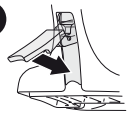

2

	Y
HONDA Accord Tourer, 5-dr Estate, 03-07	28,5