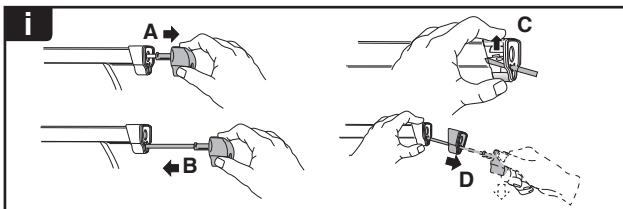

VOLKSWAGEN Golf V, 3-dr Hatchback, 04-07

VOLKSWAGEN Golf V, 5-dr Hatchback, 04-07

7

480R/754

480

THULE
SWEDEN
**ONE
KEY
SYSTEM**

544		(x4)
596		(x6)
588		(x8)
NA 510		(x10)
EUR		
ASIA 452		(x12)

WW ▶ Thule Sweden AB, Box 69, 330 33 Hillerstorp, SWEDEN
NA ▶ Thule Inc., 42 Silvermine Road, Seymour, Connecticut 06483, USA