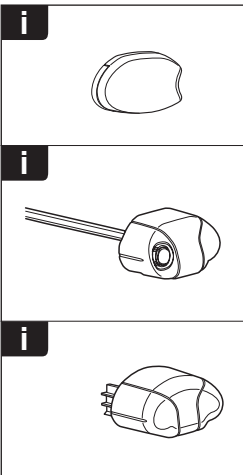

VOLKSWAGEN Golf V, 3-dr Hatchback, 04-07

VOLKSWAGEN Golf V, 5-dr Hatchback, 04-07

7

480R/754

480

THULE
SWEDEN
**ONE
KEY
SYSTEM**

544		(x4)
596		(x6)
588		(x8)
NA 510		(x10)
EUR		
ASIA 452		(x12)

WW ▶ Thule Sweden AB, Box 69, 330 33 Hillerstorp, SWEDEN
NA ▶ Thule Inc., 42 Silvermine Road, Seymour, Connecticut 06483, USA