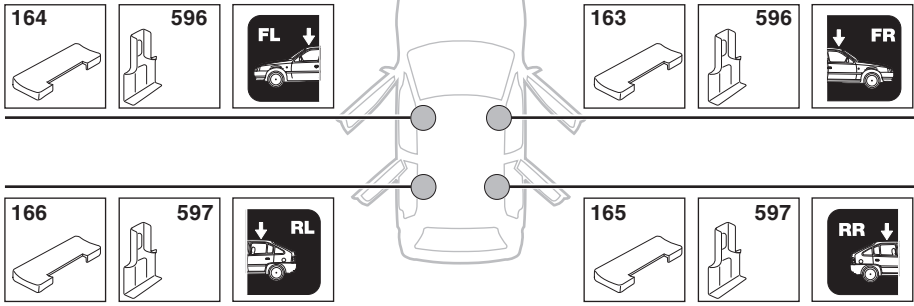

1

2

	Y inch	Y mm
VOLKSWAGEN Golf V, 3-dr Hatchback, 04-07	37 "	941 mm
VOLKSWAGEN Golf V, 5-dr Hatchback, 04-07	37 "	941 mm
VOLKSWAGEN Golf VI, 3-dr Hatchback, 08-	37 "	941 mm
VOLKSWAGEN Golf VI, 5-dr Hatchback, 08-	37 "	941 mm

4

VOLKSWAGEN Golf V, 3-dr Hatchback, 04-07
 VOLKSWAGEN Golf V, 5-dr Hatchback, 04-07
 VOLKSWAGEN Golf VI, 3-dr Hatchback, 08–
 VOLKSWAGEN Golf VI, 5-dr Hatchback, 08–

5

	X mm	Y mm	X inch	Y inch
VOLKSWAGEN Golf V, 3-dr Hatchback, 04-07	210 mm	710 mm	8 1/4"	28"
VOLKSWAGEN Golf V, 5-dr Hatchback, 04-07	210 mm	710 mm	8 1/4"	28"
VOLKSWAGEN Golf VI, 3-dr Hatchback, 08-	210 mm	710 mm	8 1/4"	28"
VOLKSWAGEN Golf VI, 5-dr Hatchback, 08-	210 mm	710 mm	8 1/4"	28"