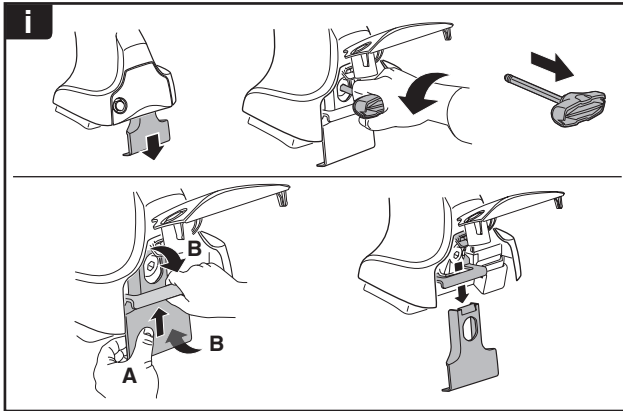

VOLKSWAGEN Golf V, 3-dr Hatchback, 04-07

VOLKSWAGEN Golf V, 5-dr Hatchback, 04-07

7

480R/754

480

THULE
SWEDEN
**ONE
KEY
SYSTEM**

544		(x4)
596		(x6)
588		(x8)
NA 510		(x10)
EUR		
ASIA 452		(x12)

WW ▶ Thule Sweden AB, Box 69, 330 33 Hillerstorp, SWEDEN
NA ▶ Thule Inc., 42 Silvermine Road, Seymour, Connecticut 06483, USA