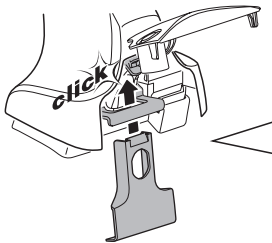

4

VOLKSWAGEN Golf V, 3-dr Hatchback, 04-07
VOLKSWAGEN Golf V, 5-dr Hatchback, 04-07
VOLKSWAGEN Golf VI, 3-dr Hatchback, 08–
VOLKSWAGEN Golf VI, 5-dr Hatchback, 08–