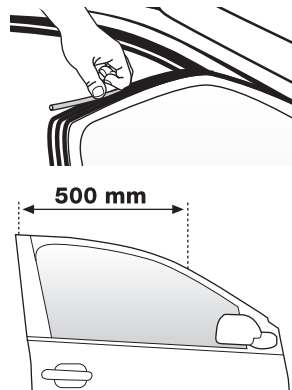

6

1. **GB/US** Tighten alternately
   D Die Schrauben abwechselnd anziehen
   F Serrer alternativement chaque côté
   NL Afwisselend aan de linker- en de rechterkant aandraaien
   I Alternare il serraggio delle viti
   E Serrare alternativamente
   PT Aperte alternadamente
   S Dra åt växelvis

1. **FIN** Kierrä vuorotellen
   EST Pinguldage vaheldumisi
   LAT Pielvelciēt pamišus
   LIT Užsukinėkite pakaitomis
   PL Śruby dokręcaj naprzemiennie
   RU Затягивайте попеременно
   CZ Pokręťta багаžníka dokręcaj dokręcaj naprzemiennie.
   SK Doťahujte striedavo
   SLO Privijajte izmenično.
   HR Naizmjenično zategnite
   HU Egymástól fűggetlenül szorítandó
   GR Σφίγγετε εναλλάξ
   TR Dönüşümlü sıkın
   中文 交替拧紧
   한국어 번갈아 가며 조이십시오.
   日本語 交互に締め付けてください。
   ไทย ชันในแบบสลับ

VOLKSWAGEN Golf V, 3-dr Hatchback, 04-07

VOLKSWAGEN Golf V, 5-dr Hatchback, 04-07