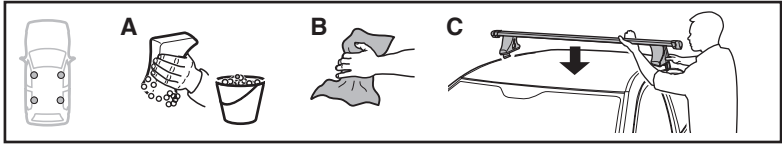

5

	X mm	Y mm	X inch	Y inch
VOLKSWAGEN Golf V, 3-dr Hatchback, 04-07	210 mm	710 mm	8 1/4"	28"
VOLKSWAGEN Golf V, 5-dr Hatchback, 04-07	210 mm	710 mm	8 1/4"	28"
VOLKSWAGEN Golf VI, 3-dr Hatchback, 08-	210 mm	710 mm	8 1/4"	28"
VOLKSWAGEN Golf VI, 5-dr Hatchback, 08-	210 mm	710 mm	8 1/4"	28"