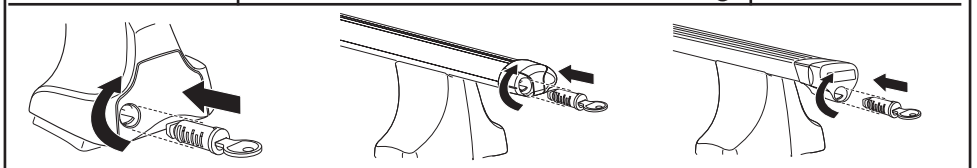

VOLKSWAGEN Golf V, 3-dr Hatchback, 04-07

VOLKSWAGEN Golf V, 5-dr Hatchback, 04-07

7

480R/754

480

THULE
SWEDEN
**ONE
KEY
SYSTEM**

544		(x4)
596		(x6)
588		(x8)
NA 510		(x10)
EUR		
ASIA 452		(x12)

WW ▶ Thule Sweden AB, Box 69, 330 33 Hillerstorp, SWEDEN
NA ▶ Thule Inc., 42 Silvermine Road, Seymour, Connecticut 06483, USA