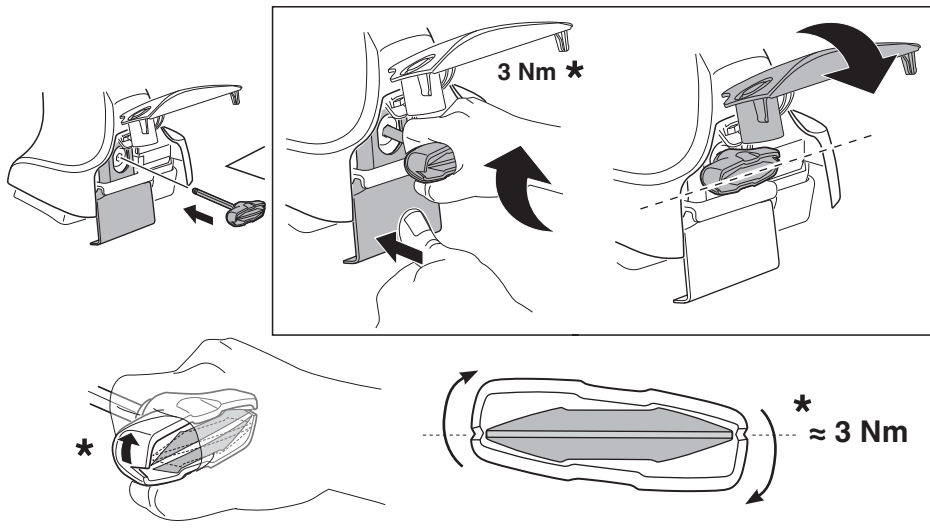

VOLKSWAGEN Golf V, 3-dr Hatchback, 04-07

VOLKSWAGEN Golf V, 5-dr Hatchback, 04-07

7

480R/754

480

THULE
SWEDEN
**ONE
KEY
SYSTEM**

544		(x4)
596		(x6)
588		(x8)
NA 510		(x10)
EUR		
ASIA 452		(x12)

WW ▶ Thule Sweden AB, Box 69, 330 33 Hillerstorp, SWEDEN
NA ▶ Thule Inc., 42 Silvermine Road, Seymour, Connecticut 06483, USA