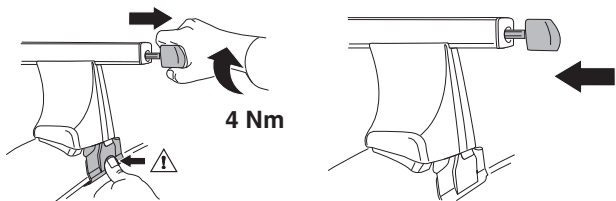

VOLKSWAGEN Golf V, 3-dr Hatchback, 04-07

VOLKSWAGEN Golf V, 5-dr Hatchback, 04-07

7

480R/754

480

THULE
SWEDEN
**ONE
KEY
SYSTEM**

544		(x4)
596		(x6)
588		(x8)
NA 510		(x10)
EUR		
ASIA 452		(x12)

WW ▶ Thule Sweden AB, Box 69, 330 33 Hillerstorp, SWEDEN
NA ▶ Thule Inc., 42 Silvermine Road, Seymour, Connecticut 06483, USA