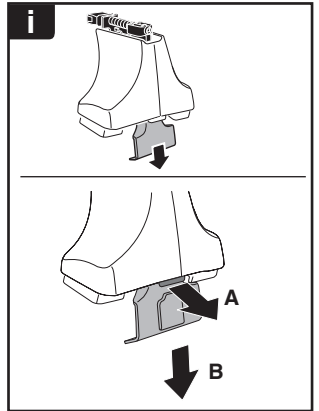

VOLKSWAGEN Golf V, 3-dr Hatchback, 04-07

VOLKSWAGEN Golf V, 5-dr Hatchback, 04-07

7

480R/754

480

THULE
SWEDEN
**ONE
KEY
SYSTEM**

544		(x4)
596		(x6)
588		(x8)
NA 510		(x10)
EUR		
ASIA 452		(x12)

WW ▶ Thule Sweden AB, Box 69, 330 33 Hillerstorp, SWEDEN
NA ▶ Thule Inc., 42 Silvermine Road, Seymour, Connecticut 06483, USA