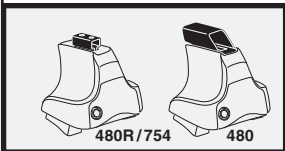

	Y
VOLKSWAGEN Golf V, 3-dr Hatchback, 04-07	29
VOLKSWAGEN Golf V, 5-dr Hatchback, 04-07	29
VOLKSWAGEN Golf VI, 3-dr Hatchback, 08-	29
VOLKSWAGEN Golf VI, 5-dr Hatchback, 08-	29

480R

480

1

2

	X inch	X mm
VOLKSWAGEN Golf V, 3-dr Hatchback, 04-07	41 ³ / ₈ "	1051 mm
VOLKSWAGEN Golf V, 5-dr Hatchback, 04-07	41 ³ / ₈ "	1051 mm
VOLKSWAGEN Golf VI, 3-dr Hatchback, 08-	41 ³ / ₈ "	1051 mm
VOLKSWAGEN Golf VI, 5-dr Hatchback, 08-	41 ³ / ₈ "	1051 mm

1

2

	Y inch	Y mm
VOLKSWAGEN Golf V, 3-dr Hatchback, 04-07	37 "	941 mm
VOLKSWAGEN Golf V, 5-dr Hatchback, 04-07	37 "	941 mm
VOLKSWAGEN Golf VI, 3-dr Hatchback, 08-	37 "	941 mm
VOLKSWAGEN Golf VI, 5-dr Hatchback, 08-	37 "	941 mm

4

VOLKSWAGEN Golf V, 3-dr Hatchback, 04-07
 VOLKSWAGEN Golf V, 5-dr Hatchback, 04-07
 VOLKSWAGEN Golf VI, 3-dr Hatchback, 08–
 VOLKSWAGEN Golf VI, 5-dr Hatchback, 08–

5

	X mm	Y mm	X inch	Y inch
VOLKSWAGEN Golf V, 3-dr Hatchback, 04-07	210 mm	710 mm	8 1/4"	28"
VOLKSWAGEN Golf V, 5-dr Hatchback, 04-07	210 mm	710 mm	8 1/4"	28"
VOLKSWAGEN Golf VI, 3-dr Hatchback, 08-	210 mm	710 mm	8 1/4"	28"
VOLKSWAGEN Golf VI, 5-dr Hatchback, 08-	210 mm	710 mm	8 1/4"	28"