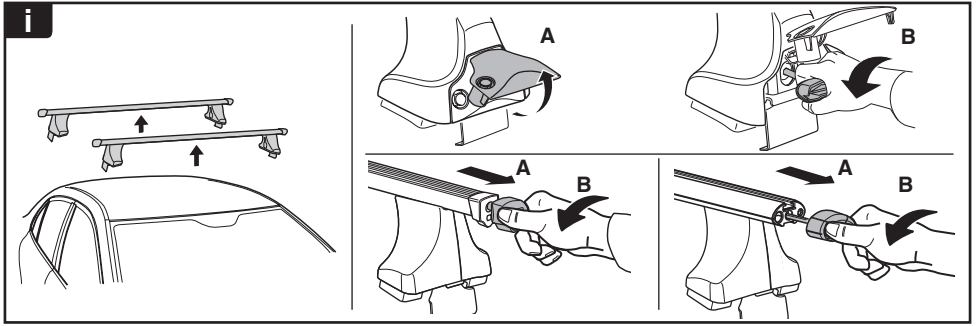

VOLKSWAGEN Golf V, 3-dr Hatchback, 04-07

VOLKSWAGEN Golf V, 5-dr Hatchback, 04-07

7

480R/754

480

THULE
SWEDEN
**ONE
KEY
SYSTEM**

544		(x4)
596		(x6)
588		(x8)
NA 510		(x10)
EUR		
ASIA 452		(x12)

WW ▶ Thule Sweden AB, Box 69, 330 33 Hillerstorp, SWEDEN
NA ▶ Thule Inc., 42 Silvermine Road, Seymour, Connecticut 06483, USA