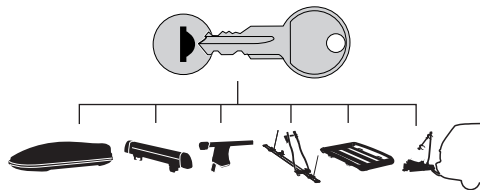

VOLKSWAGEN Golf V, 3-dr Hatchback, 04-07

VOLKSWAGEN Golf V, 5-dr Hatchback, 04-07

7

480R/754

480

THULE
SWEDEN
**ONE
KEY
SYSTEM**

544		(x4)
596		(x6)
588		(x8)
NA 510		(x10)
EUR		
ASIA 452		(x12)

WW ▶ Thule Sweden AB, Box 69, 330 33 Hillerstorp, SWEDEN
NA ▶ Thule Inc., 42 Silvermine Road, Seymour, Connecticut 06483, USA