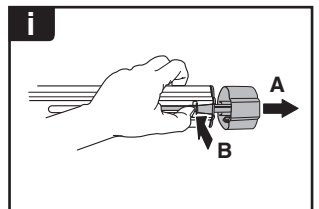

VOLKSWAGEN Golf V, 3-dr Hatchback, 04-07

VOLKSWAGEN Golf V, 5-dr Hatchback, 04-07

7

480R/754

480

THULE
SWEDEN
**ONE
KEY
SYSTEM**

544		(x4)
596		(x6)
588		(x8)
NA 510		(x10)
EUR		
ASIA 452		(x12)

WW ▶ Thule Sweden AB, Box 69, 330 33 Hillerstorp, SWEDEN
NA ▶ Thule Inc., 42 Silvermine Road, Seymour, Connecticut 06483, USA