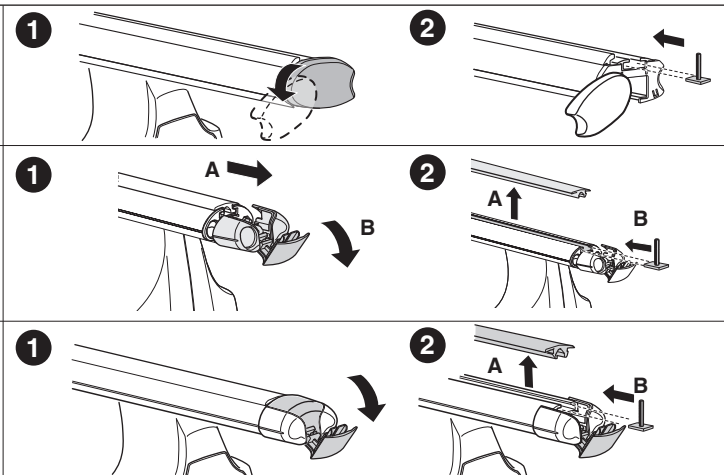

VOLKSWAGEN Golf V, 3-dr Hatchback, 04-07

VOLKSWAGEN Golf V, 5-dr Hatchback, 04-07

7

480R/754

480

THULE
SWEDEN
**ONE
KEY
SYSTEM**

544		(x4)
596		(x6)
588		(x8)
NA 510		(x10)
EUR		
ASIA 452		(x12)

WW ▶ Thule Sweden AB, Box 69, 330 33 Hillerstorp, SWEDEN
NA ▶ Thule Inc., 42 Silvermine Road, Seymour, Connecticut 06483, USA