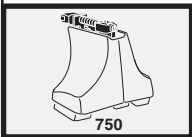

	Y
VOLKSWAGEN Golf V, 3-dr Hatchback, 04-07	29
VOLKSWAGEN Golf V, 5-dr Hatchback, 04-07	29
VOLKSWAGEN Golf VI, 3-dr Hatchback, 08-	29
VOLKSWAGEN Golf VI, 5-dr Hatchback, 08-	29

480R

480

1

2

	X inch	X mm
VOLKSWAGEN Golf V, 3-dr Hatchback, 04-07	41 ³ / ₈ "	1051 mm
VOLKSWAGEN Golf V, 5-dr Hatchback, 04-07	41 ³ / ₈ "	1051 mm
VOLKSWAGEN Golf VI, 3-dr Hatchback, 08-	41 ³ / ₈ "	1051 mm
VOLKSWAGEN Golf VI, 5-dr Hatchback, 08-	41 ³ / ₈ "	1051 mm

1

2

	Y inch	Y mm
VOLKSWAGEN Golf V, 3-dr Hatchback, 04-07	37 "	941 mm
VOLKSWAGEN Golf V, 5-dr Hatchback, 04-07	37 "	941 mm
VOLKSWAGEN Golf VI, 3-dr Hatchback, 08-	37 "	941 mm
VOLKSWAGEN Golf VI, 5-dr Hatchback, 08-	37 "	941 mm

4

VOLKSWAGEN Golf V, 3-dr Hatchback, 04-07
 VOLKSWAGEN Golf V, 5-dr Hatchback, 04-07
 VOLKSWAGEN Golf VI, 3-dr Hatchback, 08–
 VOLKSWAGEN Golf VI, 5-dr Hatchback, 08–

5

	X mm	Y mm	X inch	Y inch
VOLKSWAGEN Golf V, 3-dr Hatchback, 04-07	210 mm	710 mm	8 1/4"	28"
VOLKSWAGEN Golf V, 5-dr Hatchback, 04-07	210 mm	710 mm	8 1/4"	28"
VOLKSWAGEN Golf VI, 3-dr Hatchback, 08-	210 mm	710 mm	8 1/4"	28"
VOLKSWAGEN Golf VI, 5-dr Hatchback, 08-	210 mm	710 mm	8 1/4"	28"