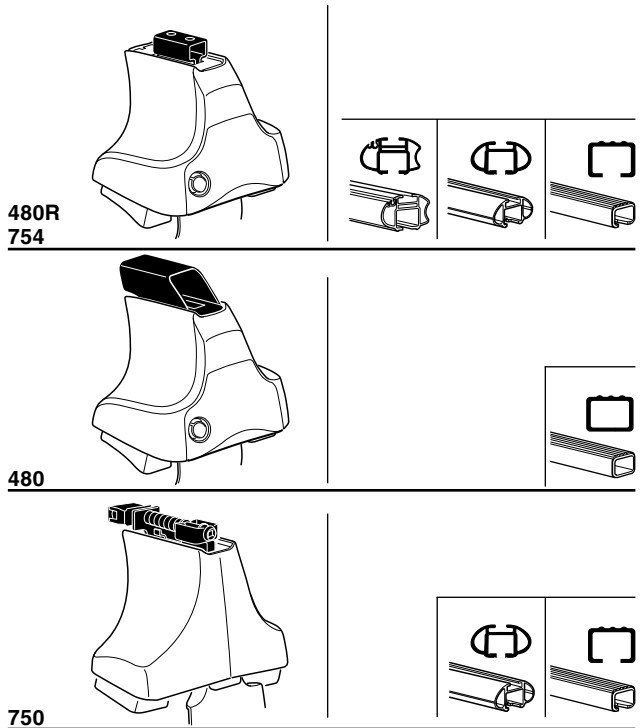

Kit 1086

- **NISSAN King Cab**, 2-dr Single Cab, 86-97
- **NISSAN King Cab**, 2-dr Single Cab, 98-01, 02-05
- **NISSAN King Cab**, 2-dr Extended Cab, 86-97
- **NISSAN King Cab**, 2-dr Extended Cab, 98-01, 02-05
- **NISSAN King Cab**, 4-dr Double Cab, 86-97
- **NISSAN King Cab**, 4-dr Double Cab, 98-01, 02-05
- **NISSAN NP300**, 2-dr Single Cab, 09–
- **NISSAN NP300**, 2-dr Extended Cab, 09–
- **NISSAN NP300**, 4-dr Double Cab, 09–
- **NISSAN Pathfinder (WD21)**, 3-dr SUV, 86-96 / *87-96
- **NISSAN Pathfinder (WD21)**, 5-dr SUV, 89-96 / *90-96
- **NISSAN Terrano (WD21)**, 3-dr SUV, 86-96
- **NISSAN Terrano (WD21)**, 5-dr SUV, 86-96

*North America