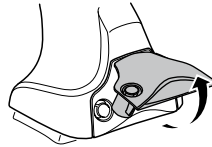

# 4

**NISSAN King Cab, 4-dr Double Cab, 86-97**

**NISSAN King Cab, 4-dr Double Cab, 98-01, 02-05**

**NISSAN NP300, 4-dr Double Cab, 09-**

**NISSAN Pathfinder (WD21), 5-dr SUV, 89-96 / \*90-96**

**NISSAN Terrano (WD21), 5-dr SUV, 86-96**

5

	X mm	Y mm	X inch	Y inch
<b>NISSAN King Cab, 2-dr Single Cab, 86-97</b>	280 mm	–	11 "	–
<b>NISSAN King Cab, 2-dr Single Cab, 98-01, 02-05</b>	260 mm	–	10 1/4 "	–
<b>NISSAN King Cab, 2-dr Extended Cab, 86-97</b>	280 mm	–	11 "	–
<b>NISSAN King Cab, 2-dr Extended Cab, 98-01, 02-05</b>	245 mm	–	9 5/8 "	–
<b>NISSAN NP300, 2-dr Single Cab, 09–</b>	260 mm	–	10 1/4 "	–
<b>NISSAN NP300, 2-dr Extended Cab, 09–</b>	245 mm	–	9 5/8 "	–