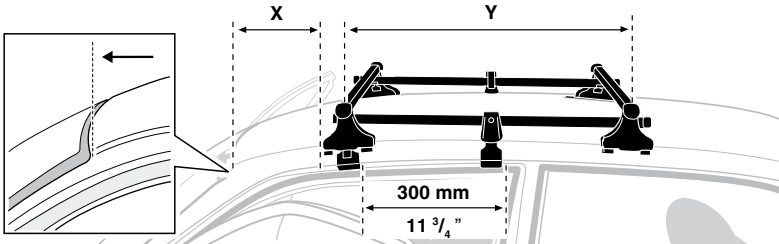

5

	X mm	Y mm	X inch	Y inch
<b>NISSAN King Cab, 2-dr Single Cab, 86-97</b>	280 mm	–	11 "	–
<b>NISSAN King Cab, 2-dr Single Cab, 98-01, 02-05</b>	260 mm	–	10 1/4 "	–
<b>NISSAN King Cab, 2-dr Extended Cab, 86-97</b>	280 mm	–	11 "	–
<b>NISSAN King Cab, 2-dr Extended Cab, 98-01, 02-05</b>	245 mm	–	9 5/8 "	–
<b>NISSAN NP300, 2-dr Single Cab, 09–</b>	260 mm	–	10 1/4 "	–
<b>NISSAN NP300, 2-dr Extended Cab, 09–</b>	245 mm	–	9 5/8 "	–