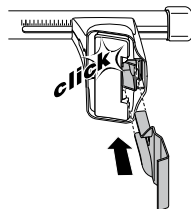

5

	X mm	Y mm	X inch	Y inch
<b>NISSAN King Cab, 2-dr Single Cab, 86-97</b>	280 mm	–	11 "	–
<b>NISSAN King Cab, 2-dr Single Cab, 98-01, 02-05</b>	260 mm	–	10 1/4 "	–
<b>NISSAN King Cab, 2-dr Extended Cab, 86-97</b>	280 mm	–	11 "	–
<b>NISSAN King Cab, 2-dr Extended Cab, 98-01, 02-05</b>	245 mm	–	9 5/8 "	–
<b>NISSAN NP300, 2-dr Single Cab, 09–</b>	260 mm	–	10 1/4 "	–
<b>NISSAN NP300, 2-dr Extended Cab, 09–</b>	245 mm	–	9 5/8 "	–