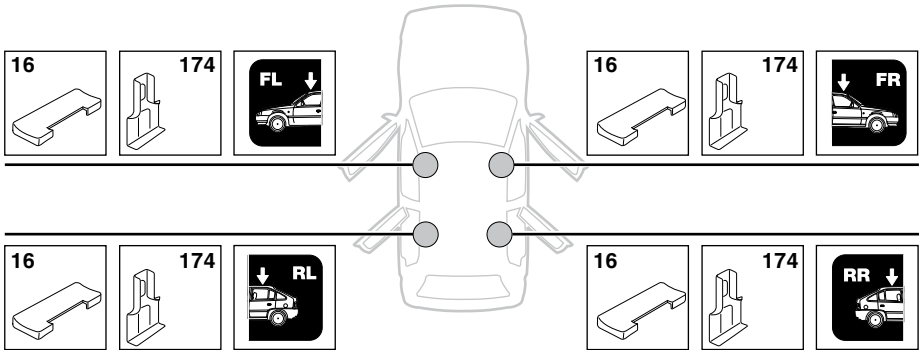

# 4

**NISSAN King Cab, 4-dr Double Cab, 86-97**

**NISSAN King Cab, 4-dr Double Cab, 98-01, 02-05**

**NISSAN NP300, 4-dr Double Cab, 09-**

**NISSAN Pathfinder (WD21), 5-dr SUV, 89-96 / \*90-96**

**NISSAN Terrano (WD21), 5-dr SUV, 86-96**

5

	X mm	Y mm	X inch	Y inch
<b>NISSAN King Cab, 2-dr Single Cab, 86-97</b>	280 mm	–	11 "	–
<b>NISSAN King Cab, 2-dr Single Cab, 98-01, 02-05</b>	260 mm	–	10 1/4 "	–
<b>NISSAN King Cab, 2-dr Extended Cab, 86-97</b>	280 mm	–	11 "	–
<b>NISSAN King Cab, 2-dr Extended Cab, 98-01, 02-05</b>	245 mm	–	9 5/8 "	–
<b>NISSAN NP300, 2-dr Single Cab, 09–</b>	260 mm	–	10 1/4 "	–
<b>NISSAN NP300, 2-dr Extended Cab, 09–</b>	245 mm	–	9 5/8 "	–