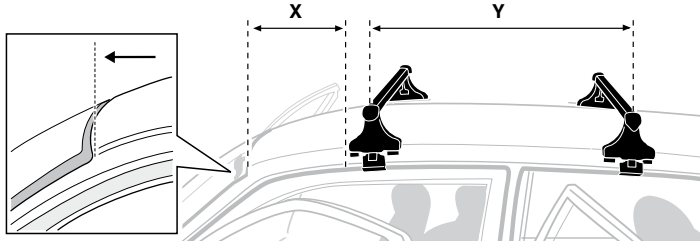

5

	X mm	Y mm	X inch	Y inch
NISSAN King Cab, 4-dr Double Cab, 86-97	300 mm	700 mm	11 3/4" "	27 1/2" "
NISSAN King Cab, 4-dr Double Cab, 98-01, 02-05	270 mm	700 mm	10 5/8" "	27 1/2" "
NISSAN Pathfinder (WD21), 5-dr SUV, 89-96 / *90-96	420 mm	700 mm	16 1/4" "	27 1/2" "
NISSAN Terrano (WD21), 5-dr SUV, 86-96	420 mm	700 mm	16 1/4" "	27 1/2" "
NISSAN NP300, 4-dr Double Cab, 09-	270 mm	700 mm	10 5/8" "	27 1/2" "