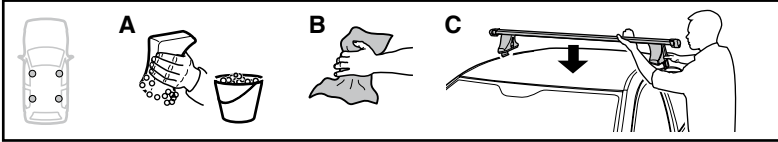

5

	X mm	Y mm	X inch	Y inch
<b>NISSAN King Cab, 2-dr Single Cab, 86-97</b>	280 mm	–	11 "	–
<b>NISSAN King Cab, 2-dr Single Cab, 98-01, 02-05</b>	260 mm	–	10 1/4 "	–
<b>NISSAN King Cab, 2-dr Extended Cab, 86-97</b>	280 mm	–	11 "	–
<b>NISSAN King Cab, 2-dr Extended Cab, 98-01, 02-05</b>	245 mm	–	9 5/8 "	–
<b>NISSAN NP300, 2-dr Single Cab, 09–</b>	260 mm	–	10 1/4 "	–
<b>NISSAN NP300, 2-dr Extended Cab, 09–</b>	245 mm	–	9 5/8 "	–