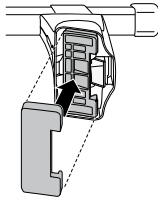

5

	X mm	Y mm	X inch	Y inch
<b>NISSAN King Cab, 2-dr Single Cab, 86-97</b>	280 mm	–	11 "	–
<b>NISSAN King Cab, 2-dr Single Cab, 98-01, 02-05</b>	260 mm	–	10 1/4 "	–
<b>NISSAN King Cab, 2-dr Extended Cab, 86-97</b>	280 mm	–	11 "	–
<b>NISSAN King Cab, 2-dr Extended Cab, 98-01, 02-05</b>	245 mm	–	9 5/8 "	–
<b>NISSAN NP300, 2-dr Single Cab, 09–</b>	260 mm	–	10 1/4 "	–
<b>NISSAN NP300, 2-dr Extended Cab, 09–</b>	245 mm	–	9 5/8 "	–