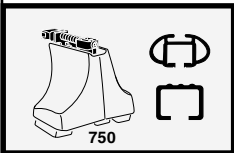

6

480R/754

480

*
3 Nm

*

*
≈ 3 Nm

750

4 Nm

i

1

2

i

1

2

i

1

2