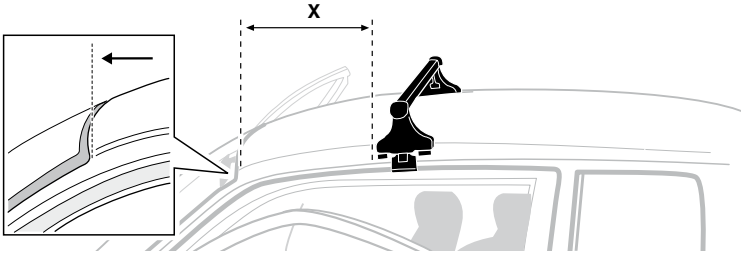

5

	X mm	Y mm	X inch	Y inch
<b>NISSAN King Cab, 2-dr Single Cab, 86-97</b>	280 mm	–	11 "	–
<b>NISSAN King Cab, 2-dr Single Cab, 98-01, 02-05</b>	260 mm	–	10 1/4 "	–
<b>NISSAN King Cab, 2-dr Extended Cab, 86-97</b>	280 mm	–	11 "	–
<b>NISSAN King Cab, 2-dr Extended Cab, 98-01, 02-05</b>	245 mm	–	9 5/8 "	–
<b>NISSAN NP300, 2-dr Single Cab, 09–</b>	260 mm	–	10 1/4 "	–
<b>NISSAN NP300, 2-dr Extended Cab, 09–</b>	245 mm	–	9 5/8 "	–