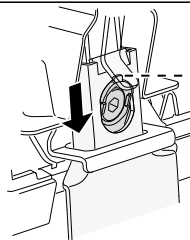

5

	X mm	Y mm	X inch	Y inch
<b>NISSAN King Cab, 2-dr Single Cab, 86-97</b>	280 mm	–	11 "	–
<b>NISSAN King Cab, 2-dr Single Cab, 98-01, 02-05</b>	260 mm	–	10 1/4 "	–
<b>NISSAN King Cab, 2-dr Extended Cab, 86-97</b>	280 mm	–	11 "	–
<b>NISSAN King Cab, 2-dr Extended Cab, 98-01, 02-05</b>	245 mm	–	9 5/8 "	–
<b>NISSAN NP300, 2-dr Single Cab, 09–</b>	260 mm	–	10 1/4 "	–
<b>NISSAN NP300, 2-dr Extended Cab, 09–</b>	245 mm	–	9 5/8 "	–