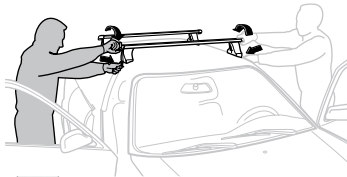

1. **GB/US** Tighten alternately
2. **D** Die Schrauben abwechselnd anziehen
3. **F** Serrer alternativement chaque côté
4. **NL** Afwisselend aan de linker- en de rechterkant aandraaien
5. **I** Alternare il serraggio delle viti
6. **E** Serrare alternativamente
7. **PT** Aperte alternadamente
8. **S** Dra åt växelvis

1. **FIN** Kierrä vuorotellen
2. **EST** Pinguldage vaheldumisi
3. **LAT** Pielvelciēt pamišus
4. **LIT** Užsukinėkite pakaitomis
5. **PL** Śruby dokręcaj naprzemiennie
6. **RU** Затягивайте попеременно
7. **CZ** Pokręťta багаžníka dokręcaj dokręcaj naprzemiennie.
8. **SK** Doťahujte striedavo
9. **SLO** Privijajte izmenično.
10. **HR** Naizmjenično zategnite
11. **HU** Egymástól függetlenül szoritandó
12. **GR** Σφίγγετε εναλλάξ
13. **TR** Dönüşümlü sıkın
14. **中文** 交替拧紧
15. **한국어** 번갈아 가며 조이십시오.
16. **日本語** 交互に締め付けてください。
17. **ไทย** ชับในแบบสลับ