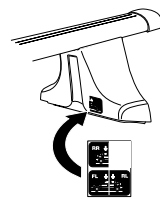

5

	X mm	Y mm	X inch	Y inch
<b>NISSAN King Cab, 2-dr Single Cab, 86-97</b>	280 mm	–	11 "	–
<b>NISSAN King Cab, 2-dr Single Cab, 98-01, 02-05</b>	260 mm	–	10 1/4 "	–
<b>NISSAN King Cab, 2-dr Extended Cab, 86-97</b>	280 mm	–	11 "	–
<b>NISSAN King Cab, 2-dr Extended Cab, 98-01, 02-05</b>	245 mm	–	9 5/8 "	–
<b>NISSAN NP300, 2-dr Single Cab, 09–</b>	260 mm	–	10 1/4 "	–
<b>NISSAN NP300, 2-dr Extended Cab, 09–</b>	245 mm	–	9 5/8 "	–