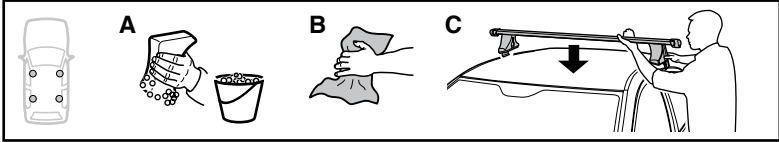

5

	X mm	Y mm	X inch	Y inch
NISSAN King Cab, 4-dr Double Cab, 86-97	300 mm	700 mm	11 3/4" "	27 1/2" "
NISSAN King Cab, 4-dr Double Cab, 98-01, 02-05	270 mm	700 mm	10 5/8" "	27 1/2" "
NISSAN Pathfinder (WD21), 5-dr SUV, 89-96 / *90-96	420 mm	700 mm	16 1/4" "	27 1/2" "
NISSAN Terrano (WD21), 5-dr SUV, 86-96	420 mm	700 mm	16 1/4" "	27 1/2" "
NISSAN NP300, 4-dr Double Cab, 09-	270 mm	700 mm	10 5/8" "	27 1/2" "