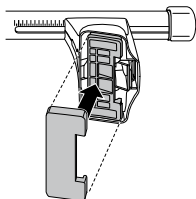

5

	X mm	Y mm	X inch	Y inch
<b>NISSAN King Cab, 2-dr Single Cab, 86-97</b>	280 mm	–	11 "	–
<b>NISSAN King Cab, 2-dr Single Cab, 98-01, 02-05</b>	260 mm	–	10 1/4 "	–
<b>NISSAN King Cab, 2-dr Extended Cab, 86-97</b>	280 mm	–	11 "	–
<b>NISSAN King Cab, 2-dr Extended Cab, 98-01, 02-05</b>	245 mm	–	9 5/8 "	–
<b>NISSAN NP300, 2-dr Single Cab, 09–</b>	260 mm	–	10 1/4 "	–
<b>NISSAN NP300, 2-dr Extended Cab, 09–</b>	245 mm	–	9 5/8 "	–