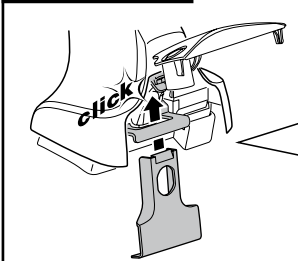

5

	X mm	Y mm	X inch	Y inch
<b>NISSAN King Cab, 2-dr Single Cab, 86-97</b>	280 mm	–	11 "	–
<b>NISSAN King Cab, 2-dr Single Cab, 98-01, 02-05</b>	260 mm	–	10 1/4 "	–
<b>NISSAN King Cab, 2-dr Extended Cab, 86-97</b>	280 mm	–	11 "	–
<b>NISSAN King Cab, 2-dr Extended Cab, 98-01, 02-05</b>	245 mm	–	9 5/8 "	–
<b>NISSAN NP300, 2-dr Single Cab, 09–</b>	260 mm	–	10 1/4 "	–
<b>NISSAN NP300, 2-dr Extended Cab, 09–</b>	245 mm	–	9 5/8 "	–