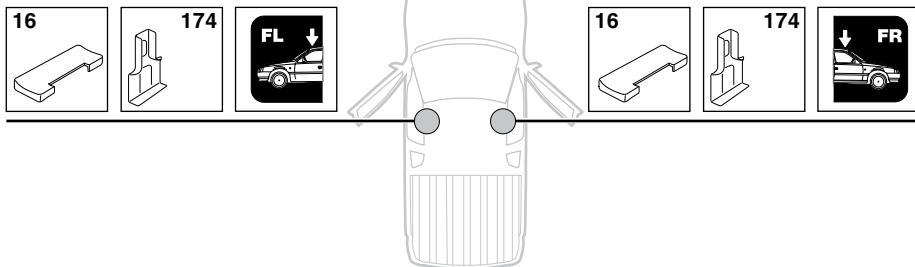

4

NISSAN King Cab, 2-dr Single Cab, 86-97
NISSAN King Cab, 2-dr Single Cab, 98-01, 02-05
NISSAN King Cab, 2-dr Extended Cab, 86-97
NISSAN King Cab, 2-dr Extended Cab, 98-01, 02-05
NISSAN NP300, 2-dr Single Cab, 09-
NISSAN NP300, 2-dr Extended Cab, 09-