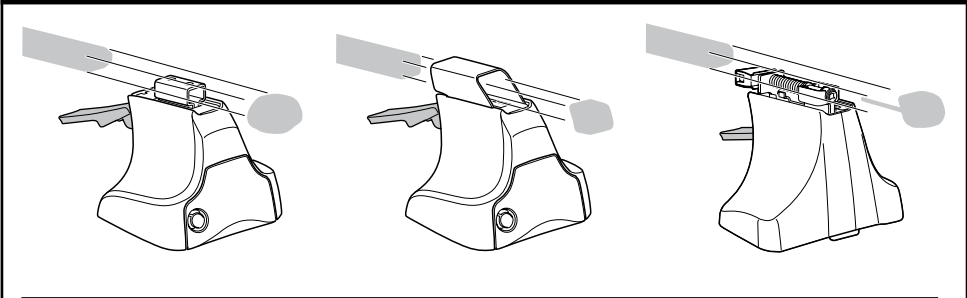

3

754

750

1

2

X

NISSAN King Cab, 2-dr Single Cab, 86-97	38
NISSAN King Cab, 2-dr Single Cab, 98-01, 02-05	37,5
NISSAN King Cab, 2-dr Extended Cab, 86-97	38
NISSAN King Cab, 2-dr Extended Cab, 98-01, 02-05	37,5
NISSAN King Cab, 4-dr Double Cab, 86-97	38
NISSAN King Cab, 4-dr Double Cab, 98-01, 02-05	38
NISSAN NP300, 2-dr Single Cab, 09-	37,5
NISSAN NP300, 2-dr Extended Cab, 09-	37,5
NISSAN NP300, 4-dr Double Cab, 09-	38
NISSAN Pathfinder (WD21), 3-dr SUV, 86-96 / *87-96	38
NISSAN Pathfinder (WD21), 5-dr SUV, 89-96 / *90-96	37
NISSAN Terrano (WD21), 3-dr SUV, 86-96	37
NISSAN Terrano (WD21), 5-dr SUV, 86-96	37

1

2

Y

NISSAN King Cab, 2-dr Single Cab, 86-97	-
NISSAN King Cab, 2-dr Single Cab, 98-01, 02-05	-
NISSAN King Cab, 2-dr Extended Cab, 86-97	-
NISSAN King Cab, 2-dr Extended Cab, 98-01, 02-05	-
NISSAN King Cab, 4-dr Double Cab, 86-97	38
NISSAN King Cab, 4-dr Double Cab, 98-01, 02-05	37,5
NISSAN NP300, 2-dr Single Cab, 09-	-
NISSAN NP300, 2-dr Extended Cab, 09-	-
NISSAN NP300, 4-dr Double Cab, 09-	37,5
NISSAN Pathfinder (WD21), 3-dr SUV, 86-96 / *87-96	38
NISSAN Pathfinder (WD21), 5-dr SUV, 89-96 / *90-96	37
NISSAN Terrano (WD21), 3-dr SUV, 86-96	37
NISSAN Terrano (WD21), 5-dr SUV, 86-96	37