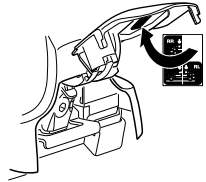

5

	X mm	Y mm	X inch	Y inch
<b>NISSAN King Cab, 2-dr Single Cab, 86-97</b>	280 mm	–	11 "	–
<b>NISSAN King Cab, 2-dr Single Cab, 98-01, 02-05</b>	260 mm	–	10 1/4 "	–
<b>NISSAN King Cab, 2-dr Extended Cab, 86-97</b>	280 mm	–	11 "	–
<b>NISSAN King Cab, 2-dr Extended Cab, 98-01, 02-05</b>	245 mm	–	9 5/8 "	–
<b>NISSAN NP300, 2-dr Single Cab, 09–</b>	260 mm	–	10 1/4 "	–
<b>NISSAN NP300, 2-dr Extended Cab, 09–</b>	245 mm	–	9 5/8 "	–