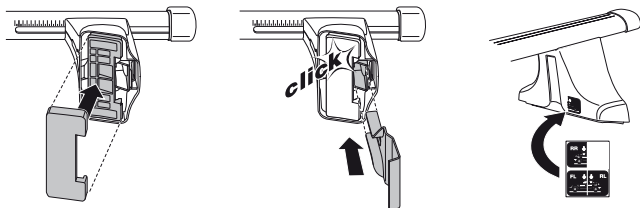

4

MITSUBISHI Galant, 4-dr Sedan, 97-05

MITSUBISHI Emeraude, 4-dr Sedan, 96-05 (Asia)

MITSUBISHI Eterna, 4-dr Sedan, 96-05 (Asia)

PROTON Perdana, 4-dr Sedan, 93-

PROTON Wira, 5-dr Hatchback, 93-05

PROTON Wira, 4-dr Sedan, 93-05