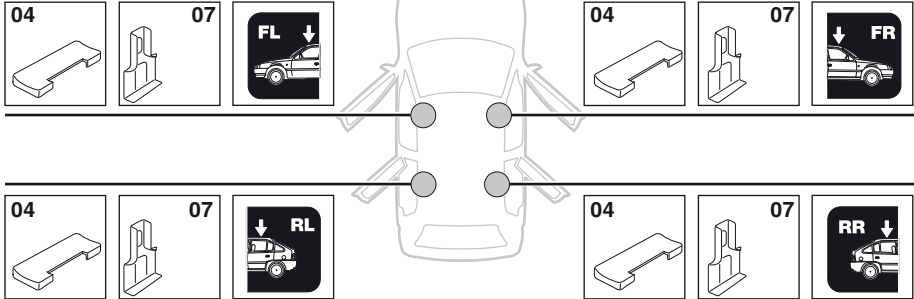

4

MITSUBISHI Galant, 4-dr Sedan, 97-05

MITSUBISHI Emeraude, 4-dr Sedan, 96-05 (Asia)

MITSUBISHI Eterna, 4-dr Sedan, 96-05 (Asia)

PROTON Perdana, 4-dr Sedan, 93-

PROTON Wira, 5-dr Hatchback, 93-05

PROTON Wira, 4-dr Sedan, 93-05