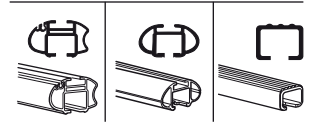

Kit 1049

MITSUBISHI Galant, 4-dr Sedan, 97-05

MITSUBISHI Emeraude, 4-dr Sedan, 96-05 (Asia)

MITSUBISHI Eterna, 4-dr Sedan, 96-05 (Asia)

PROTON Perdana, 4-dr Sedan, 93-

PROTON Wira, 5-dr Hatchback, 93-05

PROTON Wira, 4-dr Sedan, 93-05

480R
754