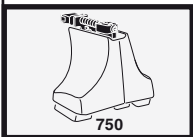

4

MITSUBISHI Galant, 4-dr Sedan, 97-05

MITSUBISHI Emeraude, 4-dr Sedan, 96-05 (Asia)

MITSUBISHI Eterna, 4-dr Sedan, 96-05 (Asia)

PROTON Perdana, 4-dr Sedan, 93-

PROTON Wira, 5-dr Hatchback, 93-05

PROTON Wira, 4-dr Sedan, 93-05