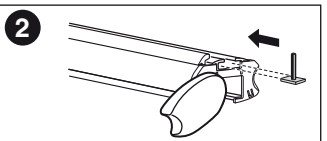

6

480R/754

480