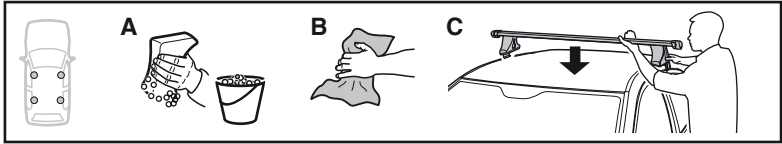

5

	X mm	Y mm	X inch	Y inch
MITSUBISHI Galant, 4-dr Sedan, 97-05	180 mm	650 mm	7 1/8"	25 5/8"
MITSUBISHI Emeraude, 4-dr Sedan, 96-05 (Asia)	180 mm	650 mm	7 1/8"	25 5/8"
MITSUBISHI Eterna, 4-dr Sedan, 96-05 (Asia)	180 mm	650 mm	7 1/8"	25 5/8"
PROTON Perdana, 4-dr Sedan, 93-	180 mm	650 mm	7 1/8"	25 5/8"
PROTON Wira, 5-dr Hatchback, 93-05	200 mm	600 mm	7 7/8"	23 5/8"
PROTON Wira, 4-dr Sedan, 93-05	200 mm	600 mm	7 7/8"	23 5/8"