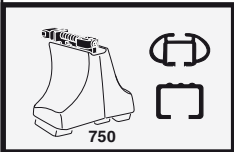

6

480R/754

480