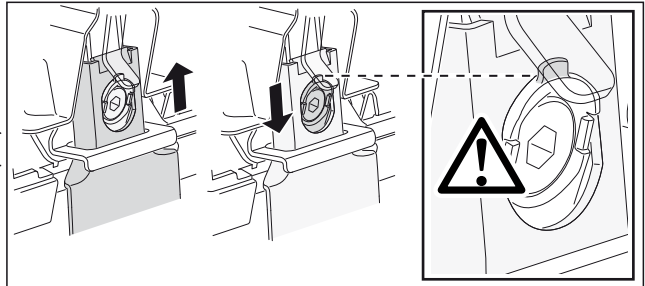

4

MITSUBISHI Galant, 4-dr Sedan, 97-05

MITSUBISHI Emeraude, 4-dr Sedan, 96-05 (Asia)

MITSUBISHI Eterna, 4-dr Sedan, 96-05 (Asia)

PROTON Perdana, 4-dr Sedan, 93-

PROTON Wira, 5-dr Hatchback, 93-05

PROTON Wira, 4-dr Sedan, 93-05