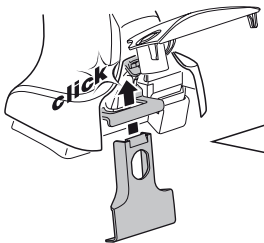

4

MITSUBISHI Galant, 4-dr Sedan, 97-05

MITSUBISHI Emeraude, 4-dr Sedan, 96-05 (Asia)

MITSUBISHI Eterna, 4-dr Sedan, 96-05 (Asia)

PROTON Perdana, 4-dr Sedan, 93-

PROTON Wira, 5-dr Hatchback, 93-05

PROTON Wira, 4-dr Sedan, 93-05