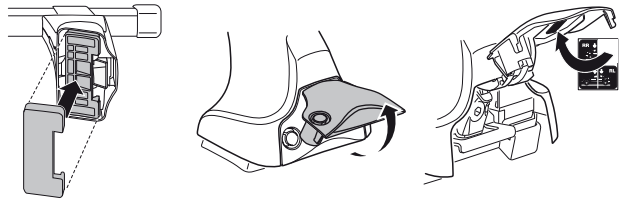

4

MITSUBISHI Galant, 4-dr Sedan, 97-05

MITSUBISHI Emeraude, 4-dr Sedan, 96-05 (Asia)

MITSUBISHI Eterna, 4-dr Sedan, 96-05 (Asia)

PROTON Perdana, 4-dr Sedan, 93-

PROTON Wira, 5-dr Hatchback, 93-05

PROTON Wira, 4-dr Sedan, 93-05