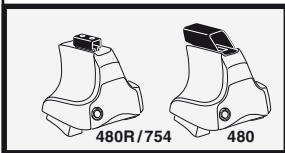

4

MITSUBISHI Galant, 4-dr Sedan, 97-05

MITSUBISHI Emeraude, 4-dr Sedan, 96-05 (Asia)

MITSUBISHI Eterna, 4-dr Sedan, 96-05 (Asia)

PROTON Perdana, 4-dr Sedan, 93-

PROTON Wira, 5-dr Hatchback, 93-05

PROTON Wira, 4-dr Sedan, 93-05