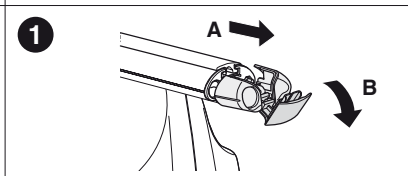

6

480R/754

480