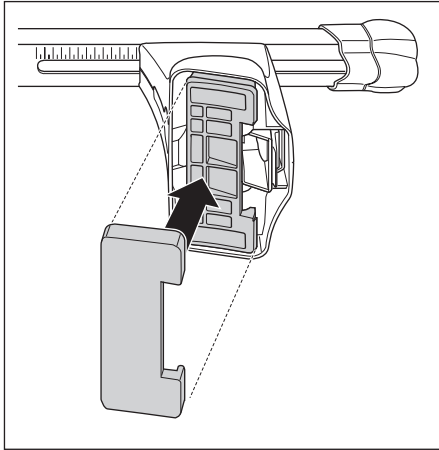

NISSAN Dualis, 5-dr SUV, 07- (JPN)

NISSAN Qashqai, 5-dr SUV, 07-