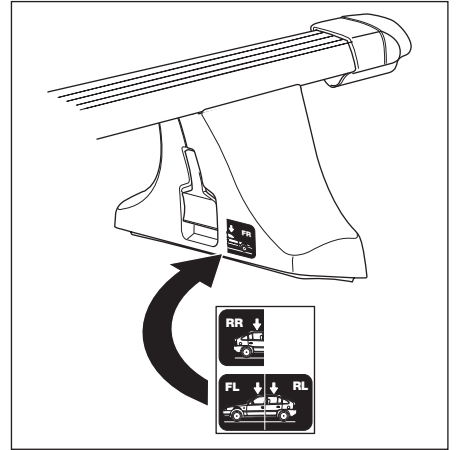

NISSAN Dualis, 5-dr SUV, 07- (JPN)

NISSAN Qashqai, 5-dr SUV, 07-