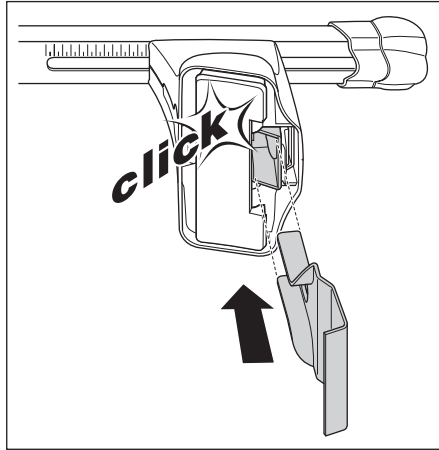

NISSAN Dualis, 5-dr SUV, 07- (JPN)

NISSAN Qashqai, 5-dr SUV, 07-