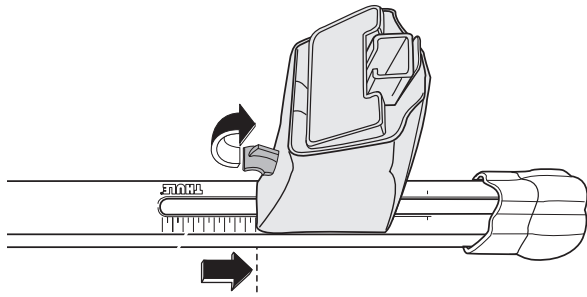

Kit 1148

Vehicle	Front	Rear
Seat Toledo, 4 doors, 99-	25	25,5

x 2

x 2

x 4