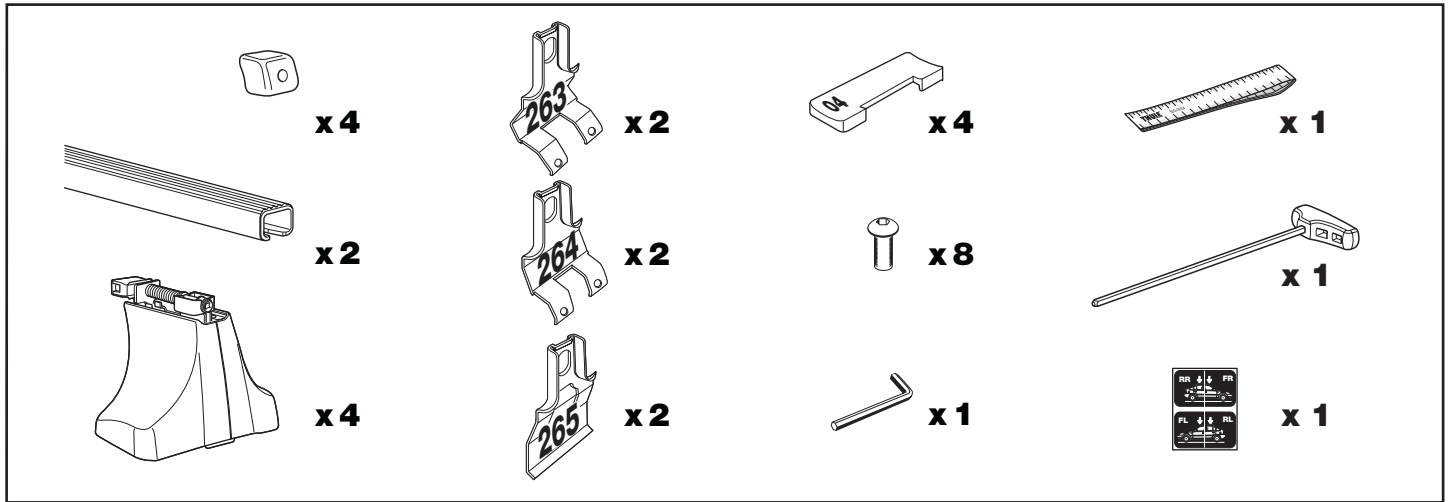

2

	X
PEUGEOT 206, 3-dr Hatchback, 98-	26
PEUGEOT 206, 5-dr Hatchback, 98-	26

	Y
PEUGEOT 206, 3-dr Hatchback, 98-	26
PEUGEOT 206, 5-dr Hatchback, 98-	26,5