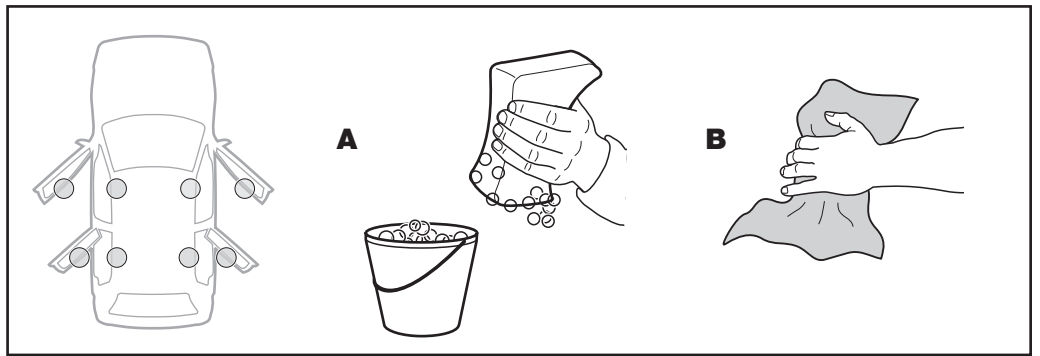

2

	X
PEUGEOT 206, 3-dr Hatchback, 98-	26
PEUGEOT 206, 5-dr Hatchback, 98-	26

	Y
PEUGEOT 206, 3-dr Hatchback, 98-	26
PEUGEOT 206, 5-dr Hatchback, 98-	26,5