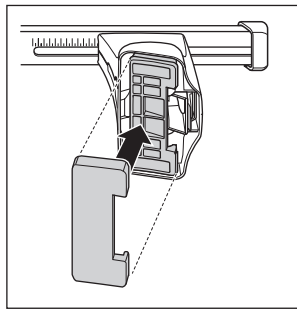

645•3DF/AF/501-7165

2

	X
PEUGEOT 206, 3-dr Hatchback, 98-	26
PEUGEOT 206, 5-dr Hatchback, 98-	26

	Y
PEUGEOT 206, 3-dr Hatchback, 98-	26
PEUGEOT 206, 5-dr Hatchback, 98-	26,5

PEUGEOT 206, 3-dr Hatchback, 98-

PEUGEOT 206, 5-dr Hatchback, 98-

4

PEUGEOT 206, 3-dr Hatchback, 98-

 x 4

PEUGEOT 206, 5-dr Hatchback, 98-

 x 8

5

Tighten alternately
Alternare il serraggio delle viti
Aperte alternadamente
交替拧紧