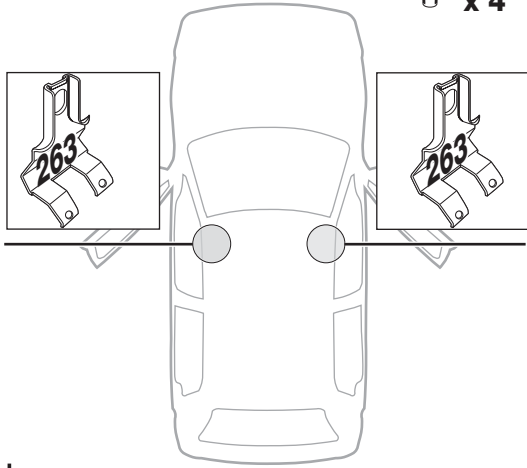

645•3DF/AF/501-7165

2

	X
PEUGEOT 206, 3-dr Hatchback, 98-	26
PEUGEOT 206, 5-dr Hatchback, 98-	26

	Y
PEUGEOT 206, 3-dr Hatchback, 98-	26
PEUGEOT 206, 5-dr Hatchback, 98-	26,5

PEUGEOT 206, 3-dr Hatchback, 98-

PEUGEOT 206, 5-dr Hatchback, 98-

4

PEUGEOT 206, 3-dr Hatchback, 98-

 x 4

PEUGEOT 206, 5-dr Hatchback, 98-

 x 8

5

Tighten alternately
Alternare il serraggio delle viti
Aperte alternadamente
交替拧紧