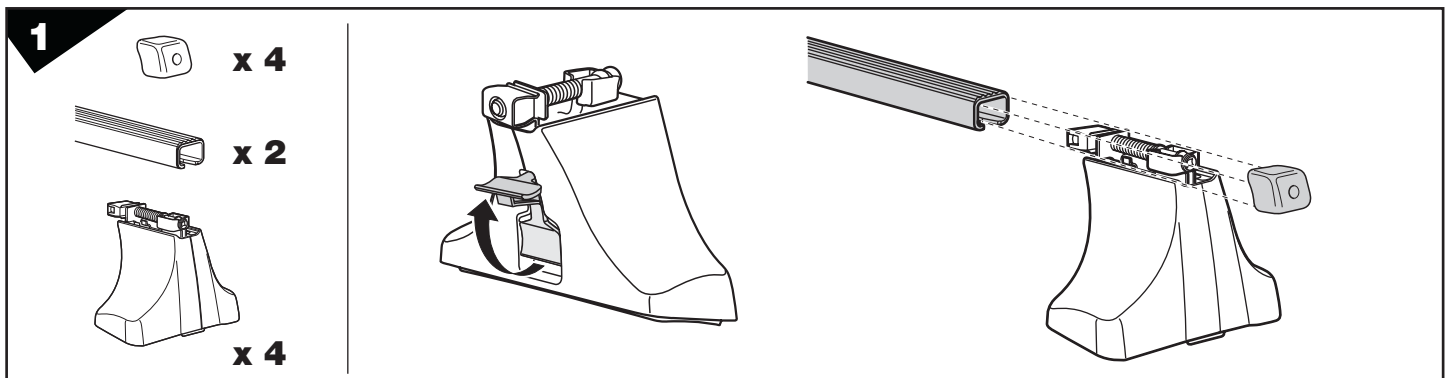

2

	X
PEUGEOT 206, 3-dr Hatchback, 98-	26
PEUGEOT 206, 5-dr Hatchback, 98-	26

	Y
PEUGEOT 206, 3-dr Hatchback, 98-	26
PEUGEOT 206, 5-dr Hatchback, 98-	26,5