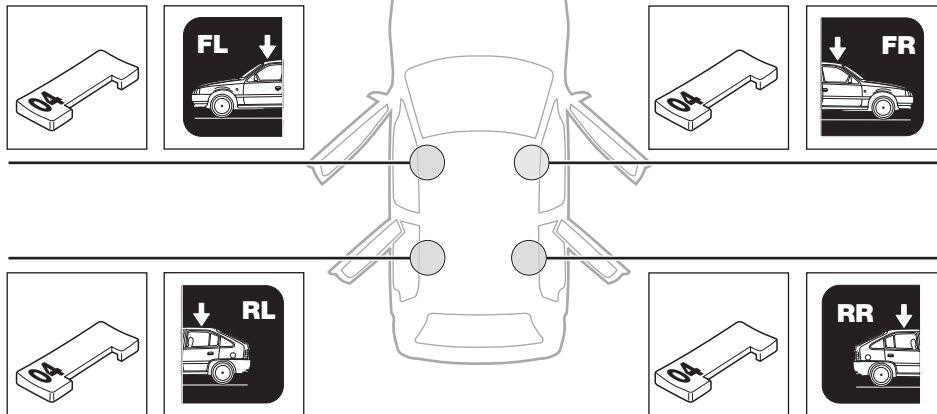

FORD Focus, 3-dr Hatchback, 98-03, 04
FORD Focus, 4-dr Sedan, 98-03, 04
FORD Focus, 5-dr Hatchback, 98-03, 04
FORD Focus, 5-dr Estate, 98-03, 04

4