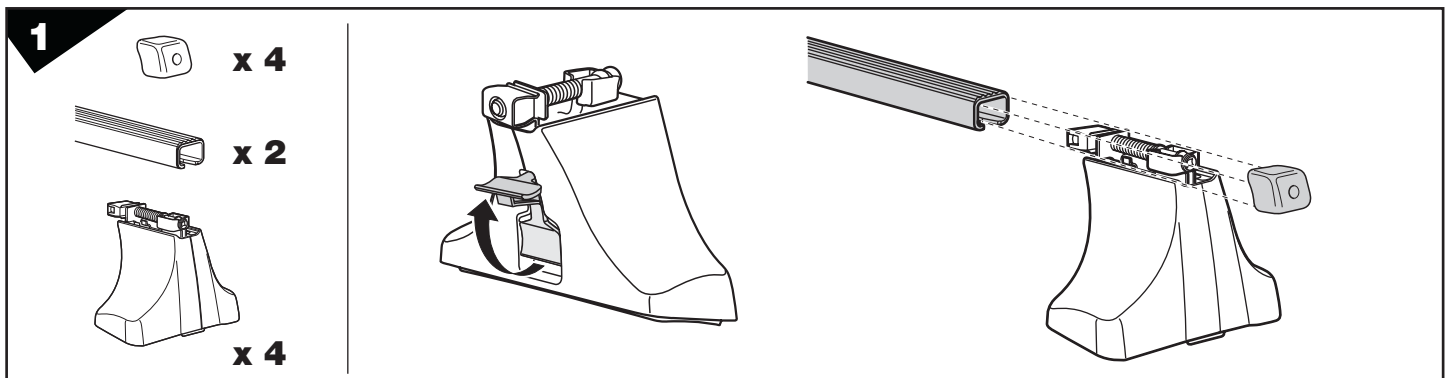

**RAPID
SYSTEM**

Follow me...

THULE[®]
SWEDEN

Box 69, 330 33 Hillerstorp, SWEDEN
www.thule.com

645•3DF/AF/501-7160

2

	X
FORD Focus , 3-dr Hatchback, 98-03, 04	33,5
FORD Focus , 4-dr Sedan, 98-03, 04	32,5
FORD Focus , 5-dr Hatchback, 98-03, 04	32,5
FORD Focus , 5-dr Estate, 98-03, 04	32