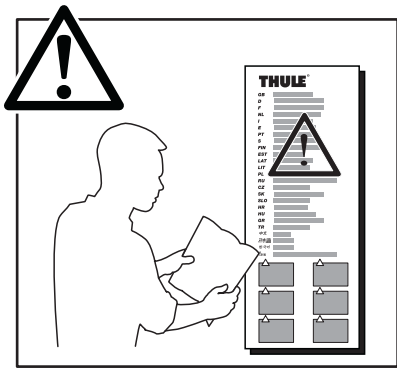

**RAPID
SYSTEM**

Follow me...

THULE[®]
SWEDEN

Box 69, 330 33 Hillerstorp, SWEDEN
www.thule.com

645•3DF/AF/501-7160

2

	X
FORD Focus , 3-dr Hatchback, 98-03, 04	33,5
FORD Focus , 4-dr Sedan, 98-03, 04	32,5
FORD Focus , 5-dr Hatchback, 98-03, 04	32,5
FORD Focus , 5-dr Estate, 98-03, 04	32