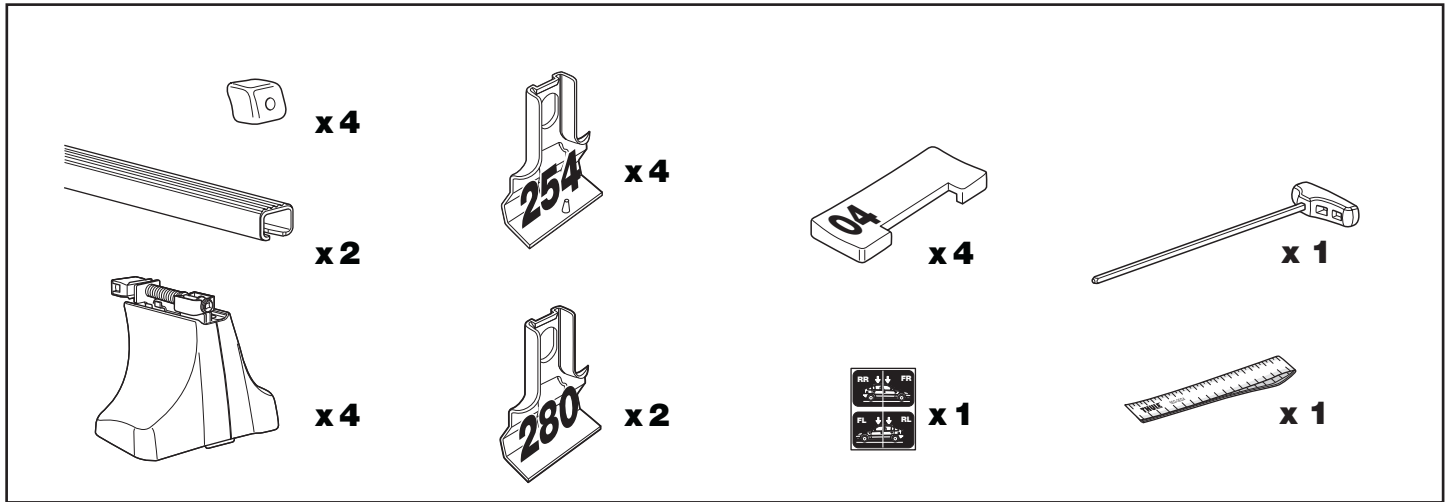

**RAPID
SYSTEM**

Follow me...

THULE[®]
SWEDEN

Box 69, 330 33 Hillerstorp, SWEDEN
www.thule.com

645•3DF/AF/501-7160

2

	X
FORD Focus , 3-dr Hatchback, 98-03, 04	33,5
FORD Focus , 4-dr Sedan, 98-03, 04	32,5
FORD Focus , 5-dr Hatchback, 98-03, 04	32,5
FORD Focus , 5-dr Estate, 98-03, 04	32