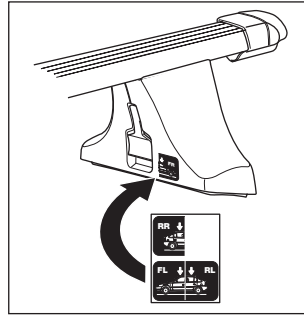

3

FORD Focus, 3-dr Hatchback, 98-03, 04
FORD Focus, 4-dr Sedan, 98-03, 04
FORD Focus, 5-dr Hatchback, 98-03, 04
FORD Focus, 5-dr Estate, 98-03, 04

4

FORD Focus, 5-dr Hatchback, 98-03, 04	☐	☒	☐	☒
FORD Focus, 4-dr Sedan, 98-03, 04	☒	☐	☐	☒
FORD Focus, 5-dr Estate, 98-03, 04	☐	☒	☐	☒