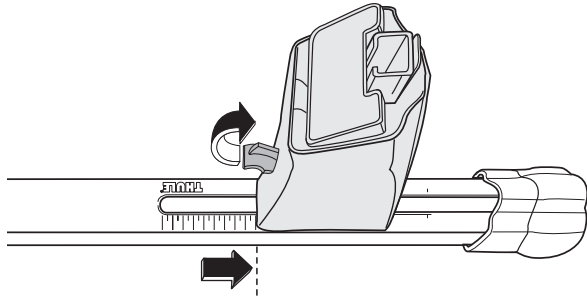

# Kit 1063

Vehicle	Front	Rear
Honda S-MX Step burn, 97-	49,5	48