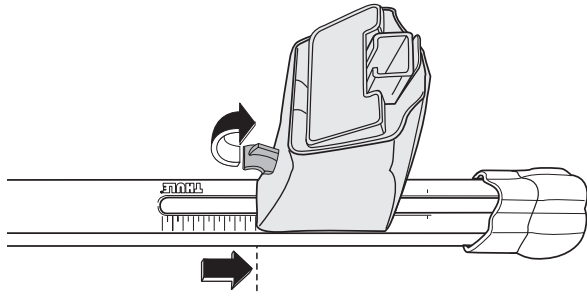

Kit 1027

Vehicle	Front	Rear
Peugeot 406, Estate, 97-	25	19,5